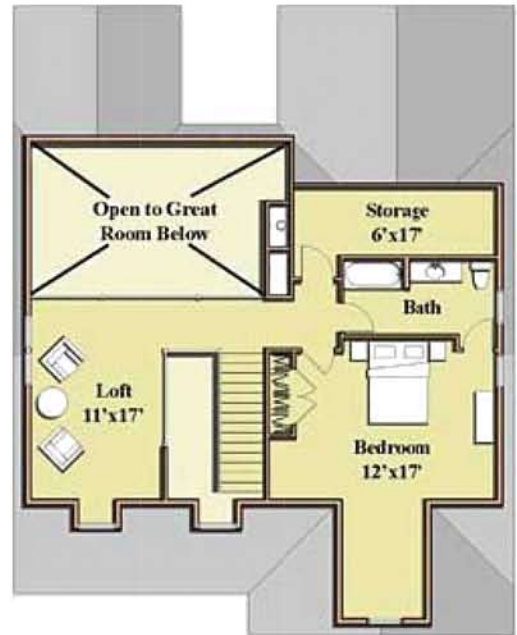

The Maplewood

The Maplewood

First Floor:	1,312 SF
Second Floor:	692 SF
Optional Sunroom:	120 SF
Total:	2,124 SF

First Floor Plan

Second Floor Plan

This information is deemed reliable but not guaranteed.
 All specifications, pricing and floor designs are subject to change without notice.