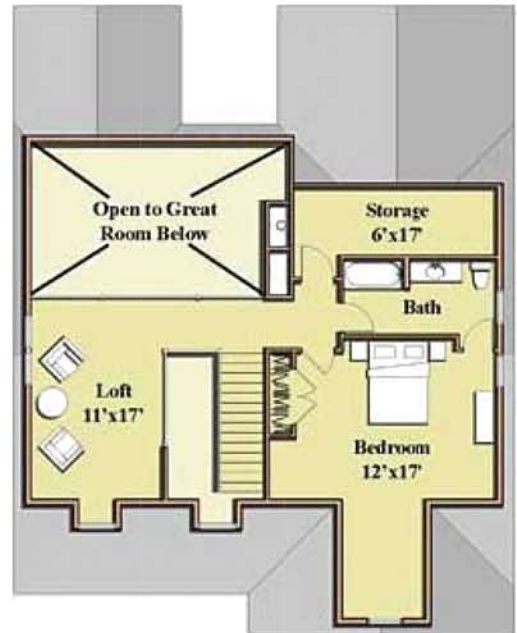

## The Maplewood

First Floor:	1,312 SF
Second Floor:	692 SF
Optional Sunroom:	120 SF
<b>Total:</b>	<b>2,124 SF</b>

First Floor Plan

Second Floor Plan

This information is deemed reliable but not guaranteed.  
 All specifications, pricing and floor designs are subject to change without notice.